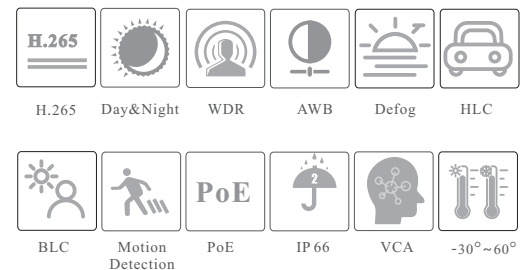

CAMERA

## 4MP AI Turret Network Camera

- H.265+/H265/H.264+/H264/ MJPEG coding
- Max. resolution: 2592 × 1520
- ICR auto switch, true day / night
- 30 ~ 50m IR night view distance
- 3D DNR, true WDR, HLC, BLC, Defog and ROI coding
- 1CH audio input; 1CH built-in speaker; 1CH built-in MIC
- Built-in micro SD card slot, up to 256GB
- DC12V/PoE power supply
- IP66 ingress protection
- Support three streams
- Support remote monitoring by smart phones & tablet PCs with iOS and Android OS
- Intelligent analytics: abnormal video signal detection (scene change, video cast & video blur detection), line crossing detection (human/vehicle classification), region intrusion/entrance/exiting detection (human/vehicle classification)
- Blue and red light warning (flashing alternately)
- Support user-defined warning voice import